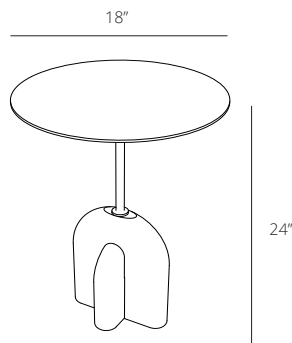

Belvedere Side Table

Major Domo Collection

PRODUCT INFO

Description	Belvedere's defining feature is its terrazzo base. An abstraction of tuxedoed shoulders and lapels, the cast stone is paired with a crisply powder-coated post and surface. Belvedere gives you a deco-glam look that will serve you for a lifetime.	Construction	Heirloom quality through and through. Our bases are solid, cast terrazzo. Stone fragments with hues ranging from soft pinks and warm yellows to dusky blues. Each base is hand ground to reveal the confetti-like aggregate inside. Powder-coated steel tops and posts finish off the bomb-proof construction.
Dimensions	Overall: H:24" W:18" D:18"	Care	Wipe clean with a soft cloth.
Finishes	Smoke Powder Coated Steel with a Black and White Terrazzo Base.	Lead Time	In stock ships in 2 business days Custom requests and backorders ship in 12 - 16 weeks
Assembly	Easy assembly with included instructions and tool	Warranty	1 year*